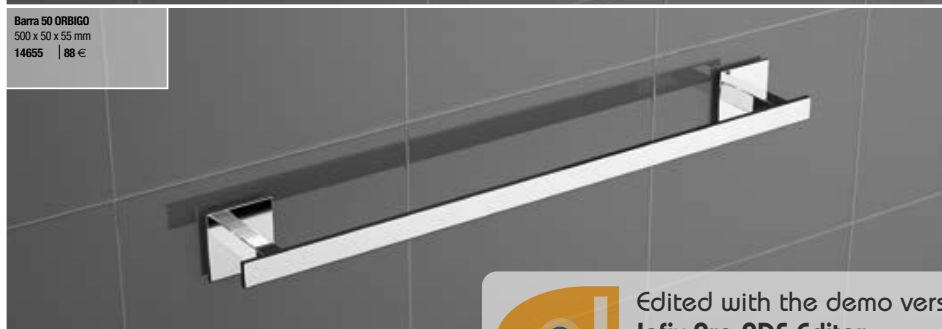

Edited with the demo version of
Infix Pro PDF Editor

To remove this notice, visit:
www.iceni.com/unlock.htm