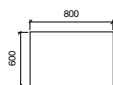

Espejo LED COLORES
horizontal vertical con luz led, mando y sensor (18 W)
800 x 600 mm
16656 | 303 €