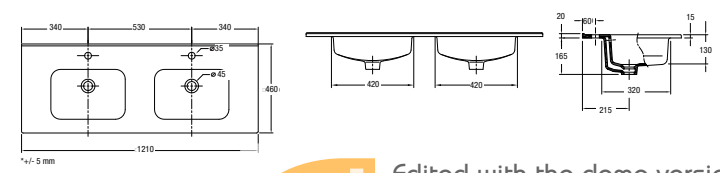

Edited with the demo version of
Infix Pro PDF Editor

To remove this notice, visit:
www.iceni.com/unlock.htm