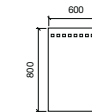

Edited with the demo version of
Infix Pro PDF Editor

To remove this notice, visit:
www.iceni.com/unlock.htm